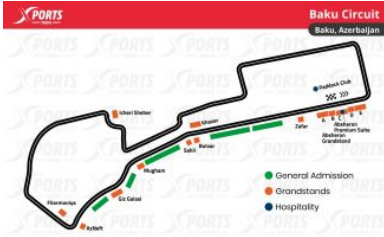

F1 GP AZERBAIJAN

BAKU

Baku City Circuit: First Grand Prix: 2016/ Circuit length:6.003 km / Race distance: 306.049 km / Number of turns: 51 / Curves: 20 / Lap record: 1:43.009 / Charles Leclerc (2019)

Zone	Price by PAX/TICKET
Giz Galasi Grandstand (3 days)	€0.00/pax \$0.00/pax
Bulvar Grandstand (3 dyas)	€0.00/pax \$0.00/pax
Khazar Grandstand (3 days)	€0.00/pax \$0.00/pax
Sahil Grandstand (3 days)	€0.00/pax \$0.00/pax
Icheri Sheher Grandstand (3 days)	€0.00/pax \$0.00/pax
Azneft Grandstand (3 days)	€0.00/pax \$0.00/pax
Absheron Grandstand (3 days)	€0.00/pax \$0.00/pax