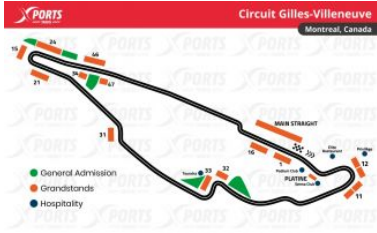

## MONTREAL

**Gilles Villeneuve Circuit:** First Grand Prix: 1978 / Route length: 4,361 km / Race distance: 305.27 km / Number of turns: 70 / Curves: 14 / Track record: 1:13.078 / Valtteri Bottas (2019)