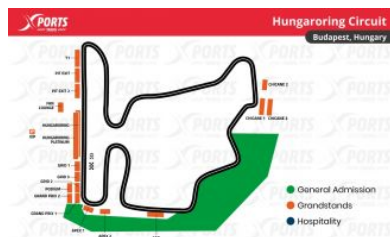

## BUDAPEST

**Hungaroring:** First Grand Prix: 1986 / Route length: 4.381 km / Race distance: 306,63 km / Number of turns: 70 / Curves: 14 / Track record: 1:16.627 / Lewis Hamilton (2020)