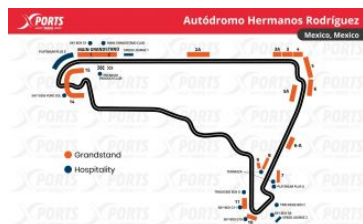

## CIUDAD DE MÉXICO

**Autódromo Hermanos Rodríguez:** First Grand Prix: 1963 / Circuit length: 4,304 km / Race distance: 305,354 km / Number of turns: 71 / Curves: 17 / Lap record: 1:17.774 / Valtteri Bottas (2021)

Zone	Price by PAX/TICKET
Grandstand 2A - 3-Day	€876.00/pax
Grandstand 6A - 3-Day	€926.00/pax
Grandstand 15 - 3-Day	€988.50/pax
Grandstand 14 - 3-Day	€1,038.50/pax
Grandstand 7 - 3-Day	€1,076.00/pax
Grandstand 3A - 3-Day	€1,113.50/pax
Grandstand 6B - 3-Day	€1,176.00/pax
Grandstand 15 - Sunday	€851.00/pax
Grandstand 14 - Sunday	€876.00/pax