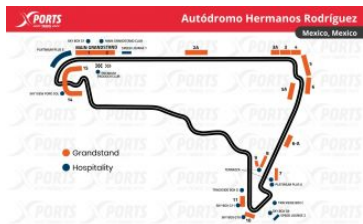

F1 GP MÉXICO

CIUDAD DE MÉXICO

Autódromo Hermanos Rodríguez: First Grand Prix: 1963 / Circuit length: 4,304 km / Race distance: 305,354 km / Number of turns: 71 / Curves: 17 / Lap record: 1:17.774 / Valtteri Bottas (2021)

Zone

Price by PAX/TICKET

Starter Package - Estadio North - 3-Day	\$0.00/pax
F1 Live Estadio South - 4-Day	\$0.00/pax
F1 Live Grandstand 5 - 4-Day	\$0.00/pax
Paddock Club Estadio - 3-Day	\$0.00/pax