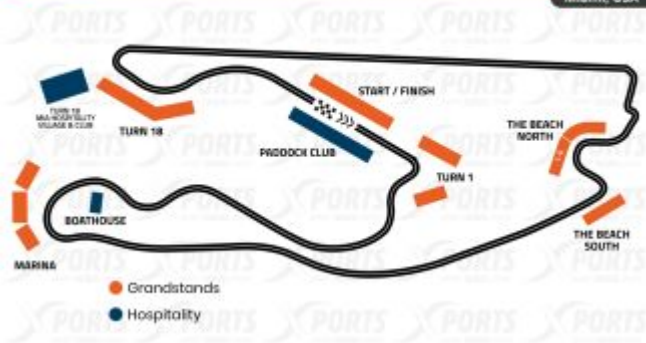

F1 GP MIAMI

MIAMI 5 DAYS / APRIL 30TH - MAY 4TH

F1 GP MIAMI

Miami 5 days / april 30th - may 4th

Miami International Autodrome: First Grand Prix: 2022 / Route length: 5,412 km / Race distance: 306.587 km /
Number of turns: 57 / Curves: 19 / Track record: 1:29.746 / Lando Norris (2025)

THE PRICE INCLUDES

- **In-out Airport** transfers MIA (arriving and leaving together).
- **4 nights** accommodation with breakfast at the selected hotel or similar, from from April 30th to May 04th, 2026.
- Entry in **selected CATEGORY** for the **Miami Formula 1 GP** (3 days).
- **NOW TOTAL 100** travel assistance.

		Doble	Simple	Triple
PKG = HOTEL + TRFs IN/OUT + TICKET CAT SECTOR NORTH BEACH GRANDSTAND - 3 DAYS	HOTEL 3*	\$0.00/pax	\$0.00/pax	\$0.00/pax
PKG = HOTEL + TRFs IN/OUT + TICKET CAT SECTOR NORTH BEACH GRANDSTAND - 3 DAYS	HOTEL 4*	\$0.00/pax	\$0.00/pax	\$0.00/pax
PKG = HOTEL + TRFs IN/OUT + TICKET CAT SECTOR TURN 18 GRANDSTAND - 3 DAYS	HOTEL 3*	\$0.00/pax	\$0.00/pax	\$0.00/pax
PKG = HOTEL + TRFs IN/OUT + TICKET CAT SECTOR TURN 18 GRANDSTAND - 3 DAYS	HOTEL 4*	\$0.00/pax	\$0.00/pax	\$0.00/pax
PKG = HOTEL + TRFs IN/OUT + TICKET CAT SECTOR START/FINISH GRANDSTAND - 3 DAYS	HOTEL 3*	\$0.00/pax	\$0.00/pax	\$0.00/pax
PKG = HOTEL + TRFs IN/OUT + TICKET CAT SECTOR START/FINISH GRANDSTAND - 3 DAYS	HOTEL 4*	\$0.00/pax	\$0.00/pax	\$0.00/pax