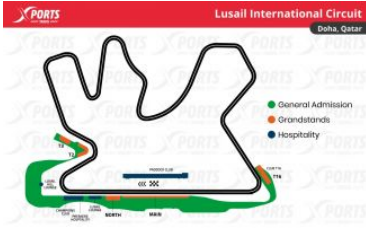

## DOHA

**Lusail International Circuit:** First Grand Prix: 2004 / Circuit length: 5.38 km / Race distance: 306.66 km / Number of turns: 57 / Curves: 16 Track record: 1:23.196 / Max Verstappen (2021)

Zone	Price by PAX/TICKET
General Admission - 3-Day	€0.00/pax \$0.00/pax
T3 Grandstand - 3-Day	€0.00/pax \$0.00/pax
T2 Grandstand - 3-Day	€0.00/pax \$0.00/pax
T16 Grandstand - 3-Day	€0.00/pax \$0.00/pax
North Grandstand - 3-Day	€0.00/pax \$0.00/pax
Main Grandstand - 3-Day	€0.00/pax \$0.00/pax
General Admission - Sunday	€0.00/pax \$0.00/pax