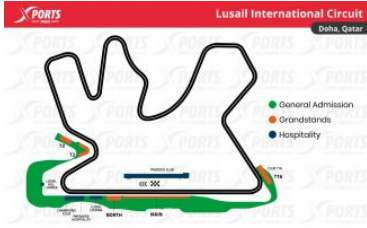

F1 GP QATAR

DOHA

Lusail International Circuit: First Grand Prix: 2004 / Circuit length: 5.38 km / Race distance: 306.66 km / Number of turns: 57 / Curves: 16 Track record: 1:23.196 / Max Verstappen (2021)

Zone	Price by PAX/TICKET
General Admission - 3 Días	€301.00/pax
T3 Grandstand - 3-Días	€451.00/pax
T2 Grandstand - 3-Días	€451.00/pax
T16 Grandstand - 3-Días	€501.00/pax
North Grandstand - 3-Días	€688.50/pax
Main Grandstand - 3-Días	€751.00/pax
General Admission - Domingo	€288.50/pax