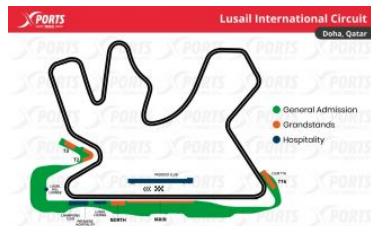

F1 GP QATAR

DOHA

Lusail International Circuit: First Grand Prix: 2004 / Circuit length: 5.38 km / Race distance: 306.66 km / Number of turns: 57 / Curves: 16 Track record: 1:23.196 / Max Verstappen (2021)

Zone

Price by PAX/TICKET

General Admission - 3-Day	€317.00/pax
T3 Grandstand - 3-Day	€437.00/pax
T2 Grandstand - 3-Day	€437.00/pax
T16 Grandstand - 3-Day	€477.00/pax
North Grandstand - 3-Day	€627.00/pax
Main Grandstand - 3-Day	€677.00/pax
General Admission - Sunday	€327.00/pax