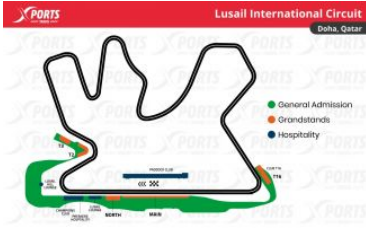

F1 GP QATAR

DOHA

Lusail International Circuit: First Grand Prix: 2004 / Circuit length: 5.38 km / Race distance: 306.66 km / Number of turns: 57 / Curves: 16 / Track record: 1:23.196 / Max Verstappen (2021)

Zone

Price by PAX/TICKET

General Admission - 3 Días	€0.00/pax
T3 Grandstand - 3-Días	€0.00/pax
T2 Grandstand - 3-Días	€0.00/pax
T16 Grandstand - 3-Días	€0.00/pax
North Grandstand - 3-Días	€0.00/pax
Main Grandstand - 3-Días	€0.00/pax
General Admission - Domingo	€0.00/pax