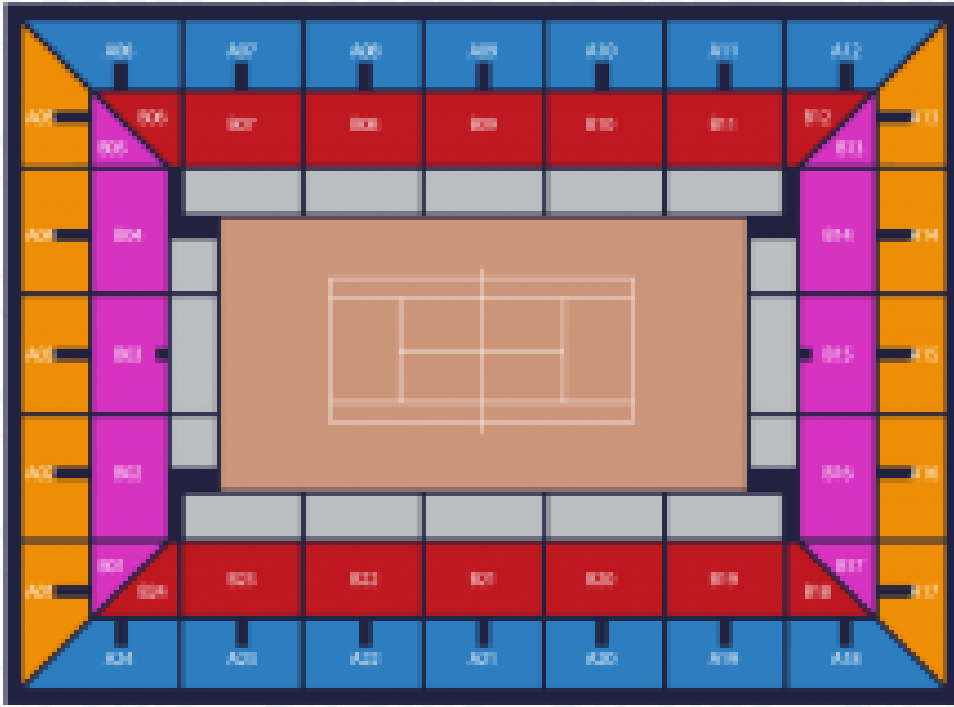

NIGHT SESSION

MUTUA MADRID OPEN MADRID

● Grada Alta

● Grada Baja

Zone

Price by PAX/TICKET

Block B20/B21/B22	€0.00/pax \$0.00/pax
-------------------	-------------------------