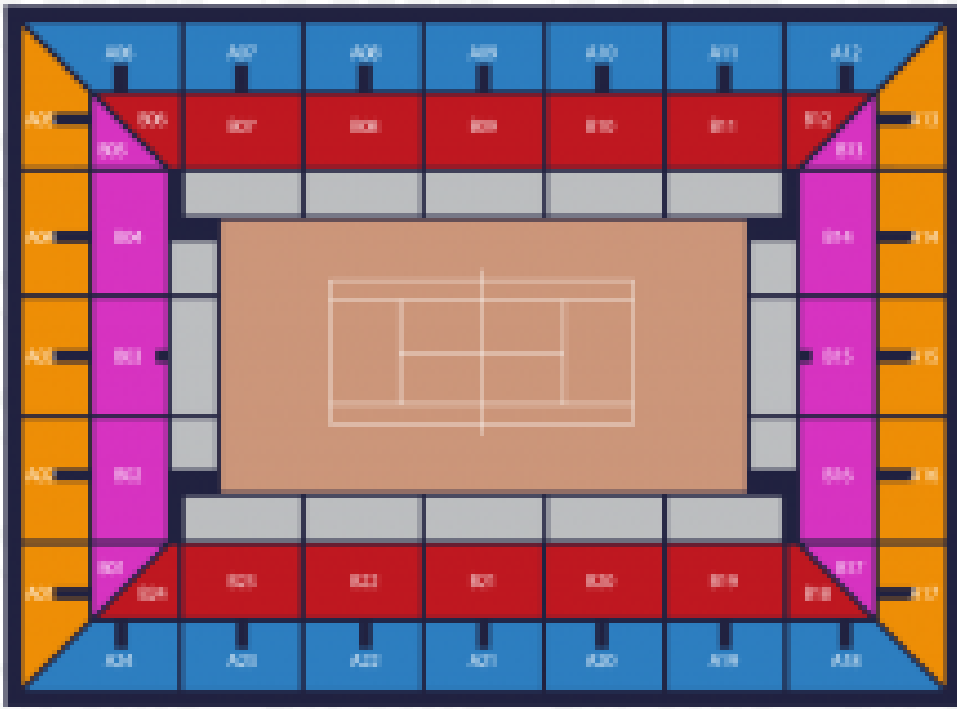

UNIQUE SESSION

MUTUA MADRID OPEN MADRID

 Caja Mágica (Estadio Manolo Santana) Madrid, Spain

- Grada Alta
- Grada Baja

Zone	Price by PAX/TICKET
Block B20/B21/B22	€0.00/pax \$0.00/pax