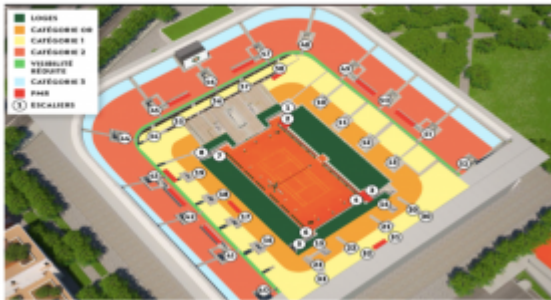

MEN'S FINAL

ROLAND GARROS 5 DAYS PARÍS / JUNE 4TH - 8TH

MEN'S FINAL

Roland Garros 5 days París / june 4th - 8th

THE PRICE INCLUDES:

- **Arrival transfer** in Paris to Paris-Charles de Gaulle airport.
- Accommodation in a selected hotel in the city, on a bed and breakfast basis, from **June 4th to 8th, 2026**.
- Selected category ticket to the **Roland Garros 2026 FINAL** match that will be played on the Philippe Chartier court in Paris on **June 7th, 2026**.
- **Departure transfer** from the hotel to Paris-Charles de Gaulle airport.