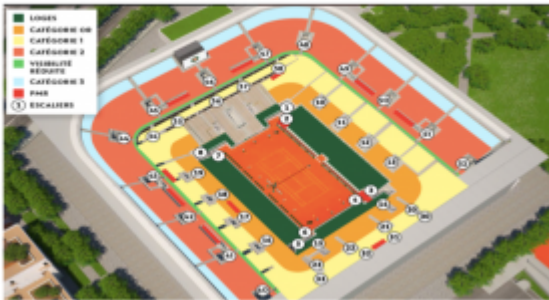

MEN'S FINAL

ROLAND GARROS 5 DAYS PARÍS / JUNE 4TH - 8TH

MEN'S FINAL

Roland Garros 5 days París / june 4th - 8th

THE PRICE INCLUDES:

- **Arrival transfer** in Paris to Paris-Charles de Gaulle airport.
- Accommodation in a selected hotel in the city, on a bed and breakfast basis, from **June 4th to 8th, 2026**.
- Selected category ticket to the **Roland Garros 2026 FINAL** match that will be played on the Philippe Chartier court in Paris on **June 7th, 2026**.
- **Departure transfer** from the hotel to Paris-Charles de Gaulle airport.

MEN'S FINAL

ROLAND GARROS 5 DAYS PARÍS / JUNE 4TH - 8TH

NOT INCLUDED:

- International flights.
- Transfers to the stadium on the day of the event.
- No service not mentioned.
- Personal expenses.
- Local taxes.

ITINERARY ROLAND GARROS FINAL

June 4th, 2026: Arrival in Paris, at the client's own expense. Transfer to the selected hotel and accommodation from June 4th to June 8th, on a bed and breakfast basis.

June 5th, 2026: Breakfast at the hotel. Free day at the client's disposal.