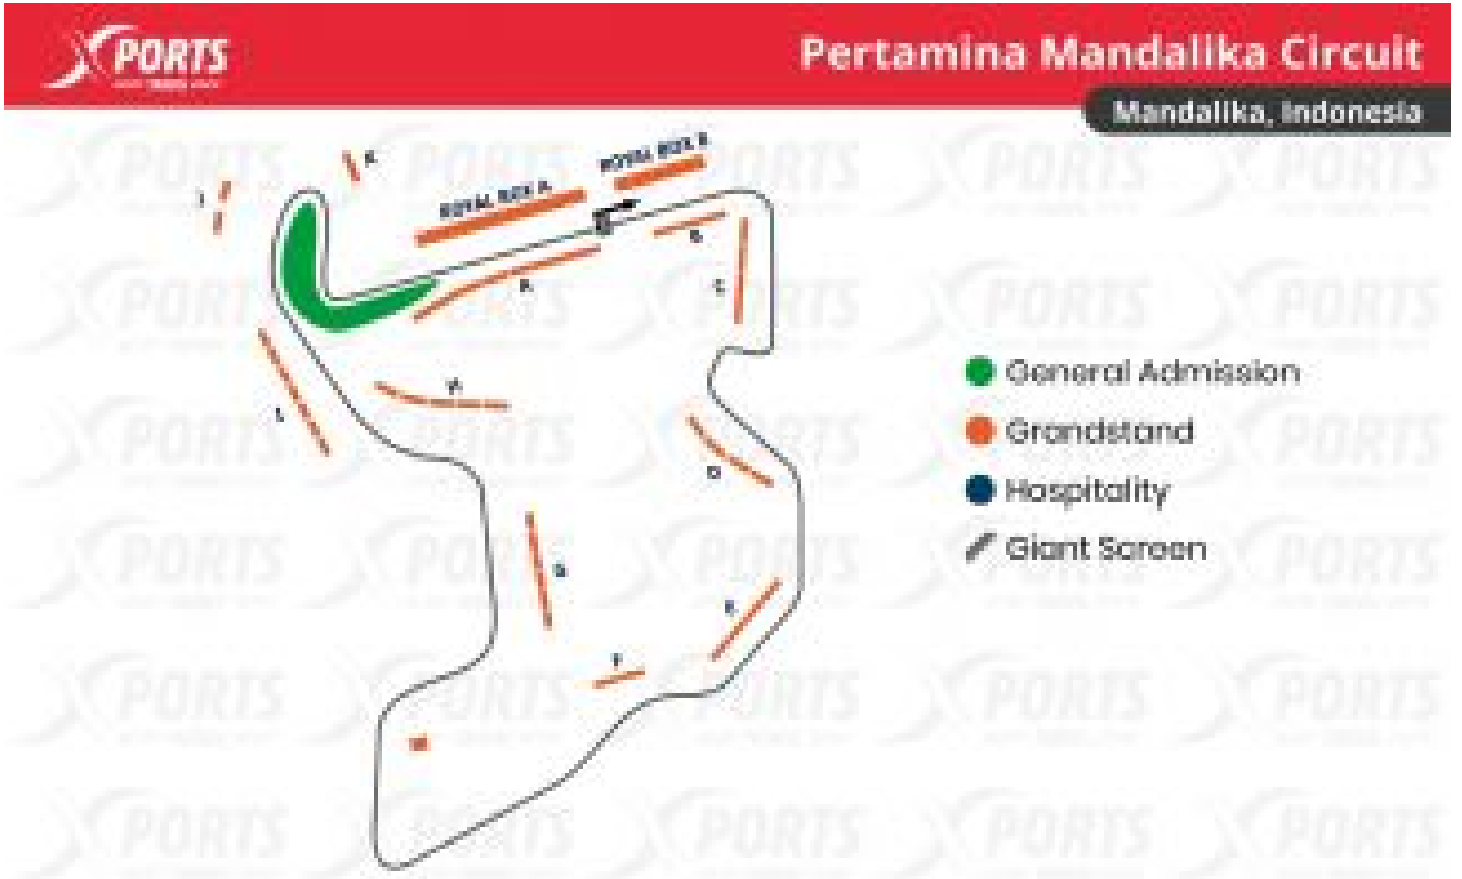

MOTOGP INDONESIA

LOMBOK

Zona

| | |
|-------------------------|--------------|
| Acceso General (3 Days) | 263,50 €/pax |
| Zone A (3 Days) | 376,00 €/pax |
| Zone B (3 Days) | 338,50 €/pax |
| Zone C (3 Days) | 313,50 €/pax |
| Zone E (3 Days) | 276,00 €/pax |
| Zone G (3 Days) | 301,00 €/pax |
| Zone H (3 Days) | 276,00 €/pax |
| Zone I (3 Days) | 288,50 €/pax |
| Zone J (3 Days) | 326,00 €/pax |
| Zone K (3 Days) | 301,00 €/pax |

Precio por PAX/TICKET