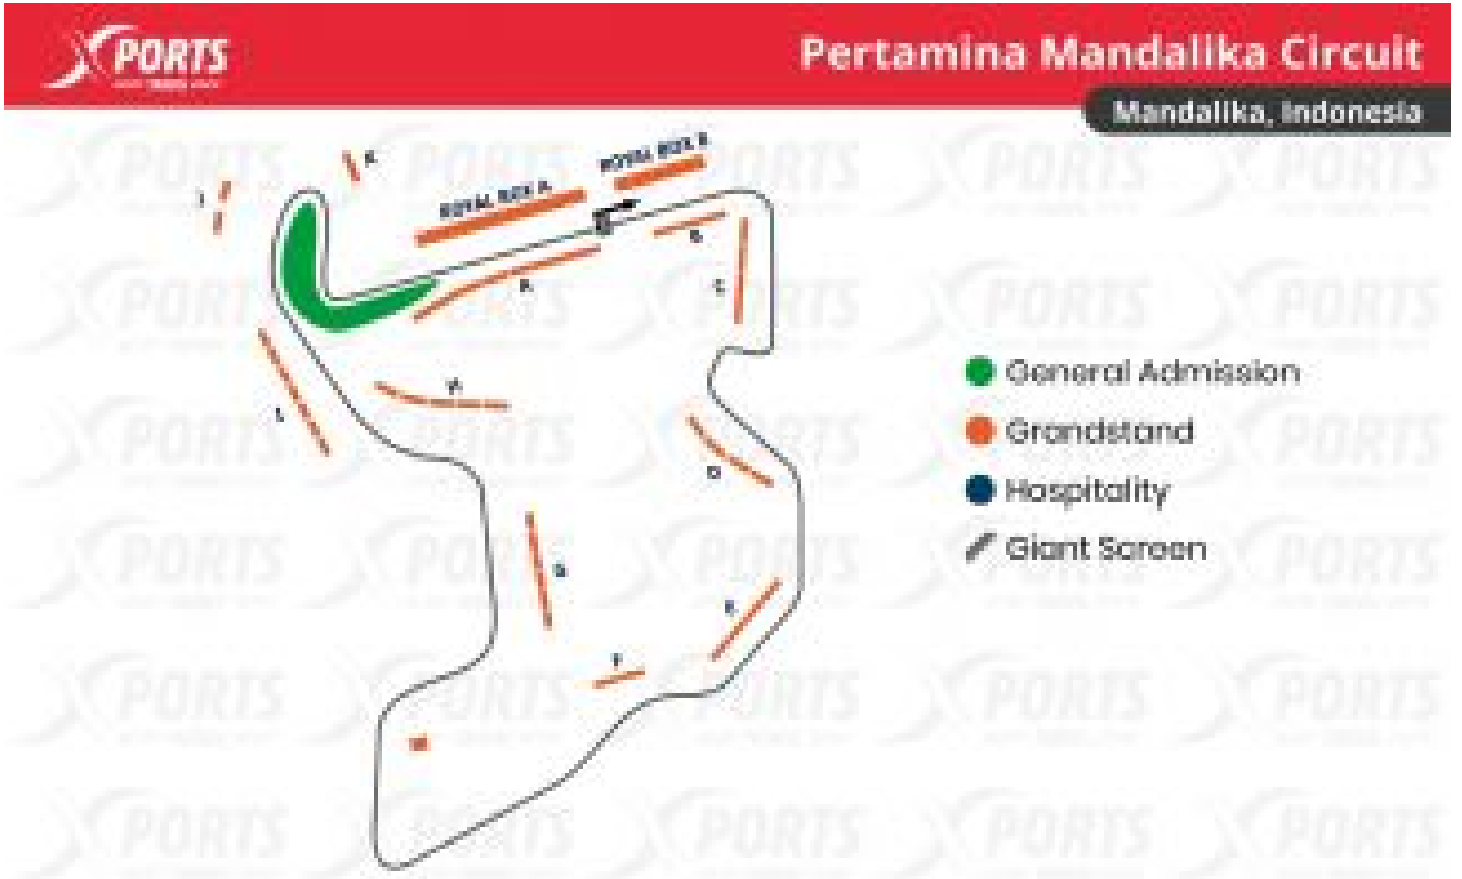

MOTOGP INDONESIA

LOMBOK

Zona

Acceso General (3 Days)	287,00 €/pax
Zone A (3 Days)	377,00 €/pax
Zone B (3 Days)	347,00 €/pax
Zone C (3 Days)	327,00 €/pax
Zone E (3 Days)	297,00 €/pax
Zone G (3 Days)	317,00 €/pax
Zone H (3 Days)	297,00 €/pax
Zone I (3 Days)	307,00 €/pax
Zone J (3 Days)	337,00 €/pax
Zone K (3 Days)	317,00 €/pax

Precio por PAX/TICKET